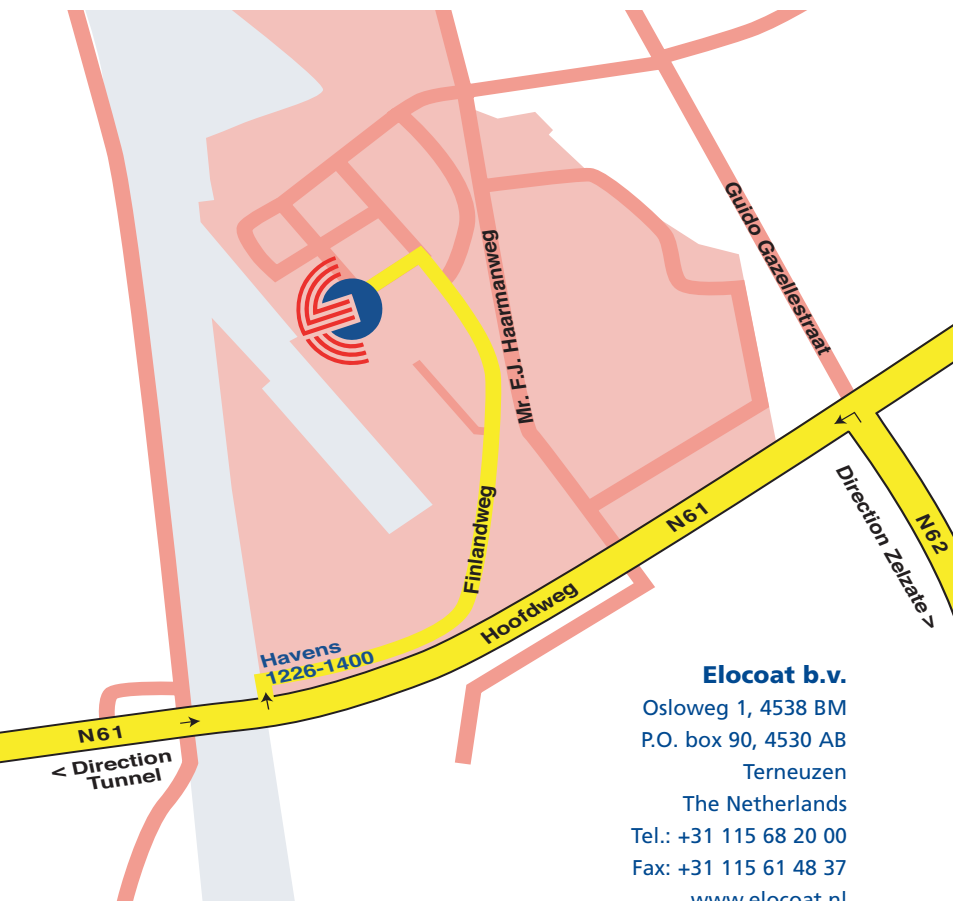

ROUTE ELOCOAT

FROM BRUSSELS (AIRPORT ZAVENTEM) VIA ANTWERPEN:

Continue along A201, head towards E40 Gent.
Close to Brussels, continue along R0, head towards the E40 Antwerpen.
Close to Brussels, continue along E19 / A1, head towards the A1 to Brugge.
Close to Antwerpen, continue along R1. Head towards R1 Ring Antwerpen.
Continue along E34 / A11.
Passing close to Gent take the exit 13 Middelburg / Zelzate. >>

>>

Turn right to the R4 / President John F. Kennedylaan.
Head towards Zelzate / Terneuzen. Pass Zelzate, continue along N423.
Close to Terneuzen, turn left to the N61.
Turn right following: Havens 1200-1400. Turn right to the Finlandweg.
Turn left to the Osloweg following : Haven 1351 and you have arrived at Elocoat.

FROM ROTTERDAM (THROUGH WESTERSCHELDETUNNEL):

Take the E19, head towards Dordrecht / Breda.
Continue along E19, head towards Roosendaal / Bergen op Zoom.
Close to Dordrecht, continue along A17.
Close to Roosendaal, continue along E312.
After 55 klm take exit 36 Heinkenszand / Terneuzen.
At the roundabout take the 1st exit, continue along N62 towards Terneuzen.
Passing close to 's-Heerenhoek, Westerscheldetunnel (toll).
At the roundabout take the 2nd exit, continue along N61.
Turn left following: Havens 1200-1400. Turn right to the Finlandweg.
Turn left to the Osloweg following : Haven 1351 and you have arrived at Elocoat.

DISTANCES:

Brussels (airport Zaventem) - Terneuzen: 100 km; 1 hrs.
Amsterdam (airport Schiphol) - Terneuzen: 220 km; 2 hrs. and 20 min.
Rotterdam - Terneuzen: 148 km; 1 hrs. and 40 min.

Elocoat b.v.

Osloweg 1, 4538 BM
P.O. box 90, 4530 AB
Terneuzen
The Netherlands
Tel.: +31 115 68 20 00
Fax: +31 115 61 48 37
www.elocoat.nl